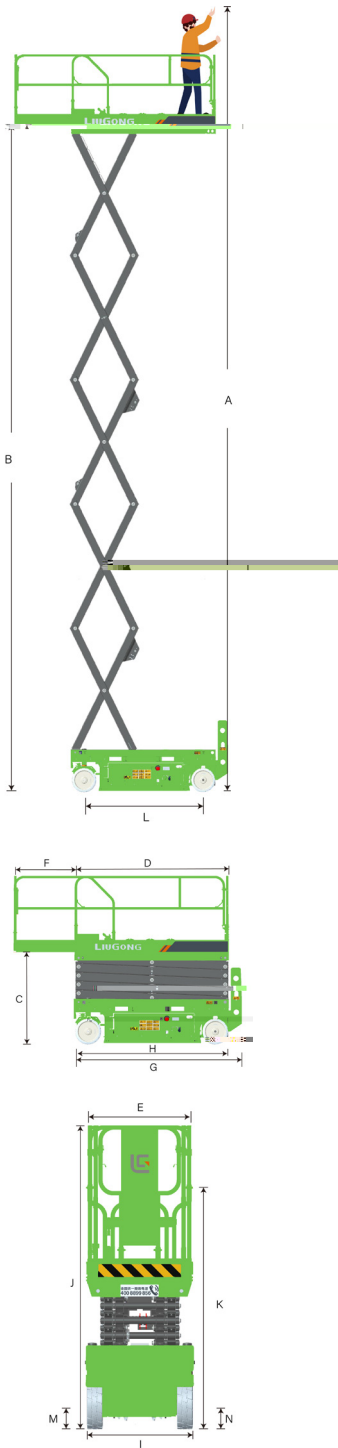

Working Height Max.	7.8 m (25'7")
Overall Lift Capacity Max.	230 kg (507 lb)
Overall Width	0.785 m (2'7")
Overall Length	1.86 m (6'1")
Overall Weight	1,540 kg (3,395 lb)

LS0607E

Electric Scissor Lifts E-Drive

LS0607E SPECIFICATIONS >>>

DIMENSIONS		
Platform height	6.000	19.685"
Platform length	7.000	22.966"
Platform width	700	22.966"
Platform depth	700	22.966"
Platform height	6.000	19.685"
Platform length	7.000	22.966"
Platform width	700	22.966"
Platform depth	700	22.966"
Platform height	6.000	19.685"
Platform length	7.000	22.966"
Platform width	700	22.966"
Platform depth	700	22.966"
Platform height	6.000	19.685"
Platform length	7.000	22.966"
Platform width	700	22.966"
Platform depth	700	22.966"

PRODUCTIVITY		
Platform height	6.000	19.685"
Platform length	7.000	22.966"
Platform width	700	22.966"
Platform depth	700	22.966"
Platform height	6.000	19.685"
Platform length	7.000	22.966"
Platform width	700	22.966"
Platform depth	700	22.966"
Platform height	6.000	19.685"
Platform length	7.000	22.966"
Platform width	700	22.966"
Platform depth	700	22.966"

POWER		
Platform height	6.000	19.685"
Platform length	7.000	22.966"
Platform width	700	22.966"
Platform depth	700	22.966"
Platform height	6.000	19.685"
Platform length	7.000	22.966"
Platform width	700	22.966"
Platform depth	700	22.966"